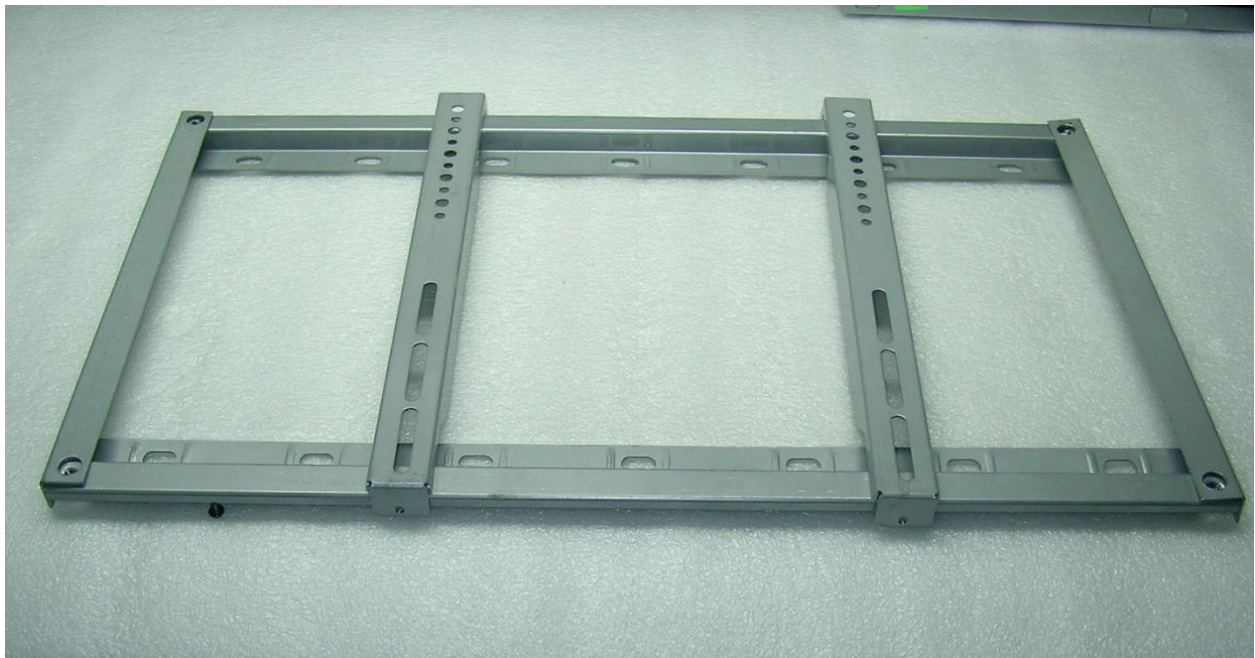

FIXED WALL MOUNTING BRACKET (32" & 42" LCD TV)

SPECIFICATION	
Size	360*480
Material	Mild steel
Color	Light Grey
Maximum weight supported	155 lb (70 kg)
Size of TV accommodated	23" to 42"
Tilt adjustable	Zero degree
Distance of mounting from wall	32mm
Nett weight	2 kg